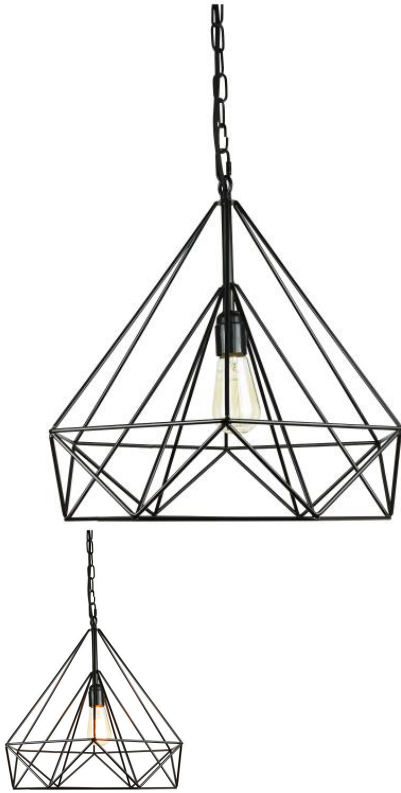

General Characteristics

Material

Metal

Finish

Antique Bronze

Base

Medium Screw (E26)

Safety Rating

Not Rated for ET or UL

Fixture Characteristics

Collection

Diamond

Style

Antique

Shape

Round

Height (in)

17

Diameter (in)

15

Package Dimensions (in)

(W) 15.30 (H) 17.00 (D) 16.00

Canopy Width (in)

5.5

AQF/GPD/PR/AB

**Sunlite Diamond Pendant Vintage
Antique Style Fixture, Matte Black
Finish**

- These unique Ceiling lamp diamond will work perfect for kitchen, dining room & living room Lighting needs
- This beautiful Pendant uses 1 Nostalgic LED or incandescent light bulb, with a Medium (E26) base
- Antique Bronze finish
- Hanging pendant mounted
- Features a Medium (E26) base