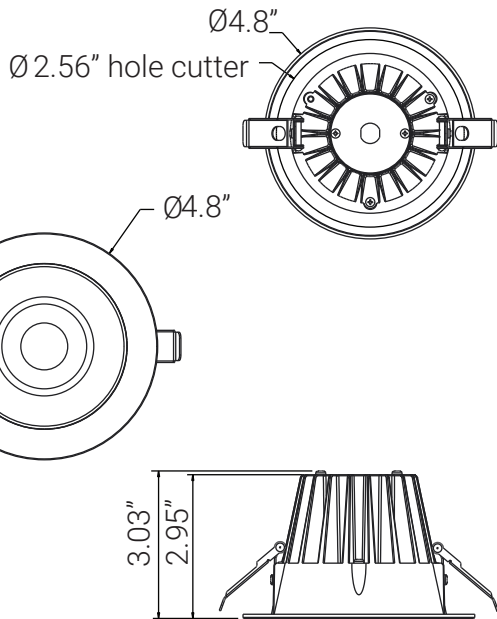

85564-SU

LFX/DAD/4R/90CRI/12W/3SCT

4" Round Deep Regressed Downlight Fixture 120V 30K-50K Dimmable

Project: _____
Type: _____
Catalog #: _____
Date: _____
Comments: _____

Technical Specifications

Photometrics

Lumen	900
Emitted Color	CCT Selectable
Color Temp	30K/40K/50K
Color Rendering Index (CRI)	92
Beam Spread	36°
Lifespan	3.5

Electrical

Watt	12
Input Voltage	120
Power Factor	0.95
Dimmable	TRUEForward Phase (Triac or Incandescent)

Ratings / Certifications

Safety Certification	ETL - Damp Location
Operating Temperature	-4°F~104°F
Warranty	3.5 Years

Construction

Fixture Material	Aluminum
Fixture Finish	White
Lens Material	Polycarbonate
Lens Finish	Clear
Shape	Round