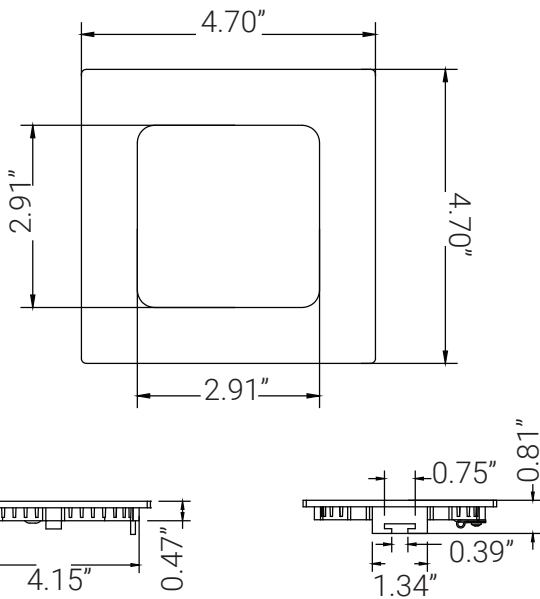

82075-SU

LFX/SDL/4S/10W/D/E/30K

4" Led Slim Downlight

Project: _____
Type: _____
Catalog #: _____
Date: _____
Comments: _____

Technical Specifications

Photometrics

Lumen	650
Emitted Color	Warm White
Color Temp	3000K
Color Rendering Index (CRI)	80
Beam Spread	110°
Lifespan	3.5

Electrical

Watt	10
Input Voltage	120
Power Factor	0.9
Dimmable	TRUEForward Phase (Triac or Incandescent)

Ratings / Certifications

Safety Certification	ETL - Damp Location
Operating Temperature	-20~+40°
Warranty	3.5 Years