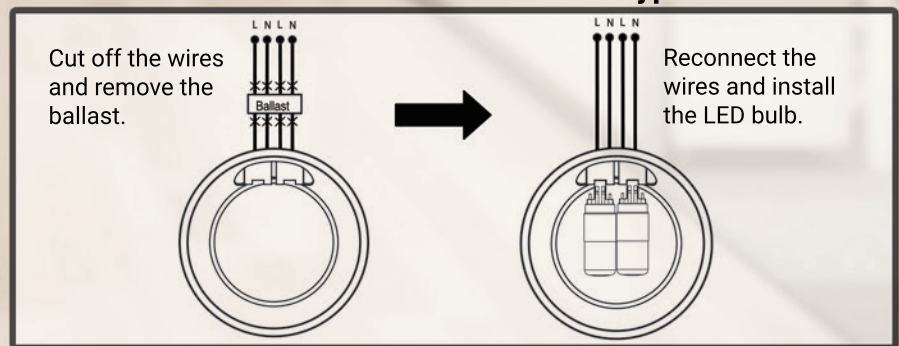

## 7 Watts Bypass Required

85425-SU | 700 Lumens | 3000K

85426-SU | 700 Lumens | 4000K

\*Simple Bypass Required

G23 2-Pin Base

**sunlite**  
WWW.SUNLITE.COM

718.768.7000  
Toll - Free  
800.605.BULB

718.768.0970