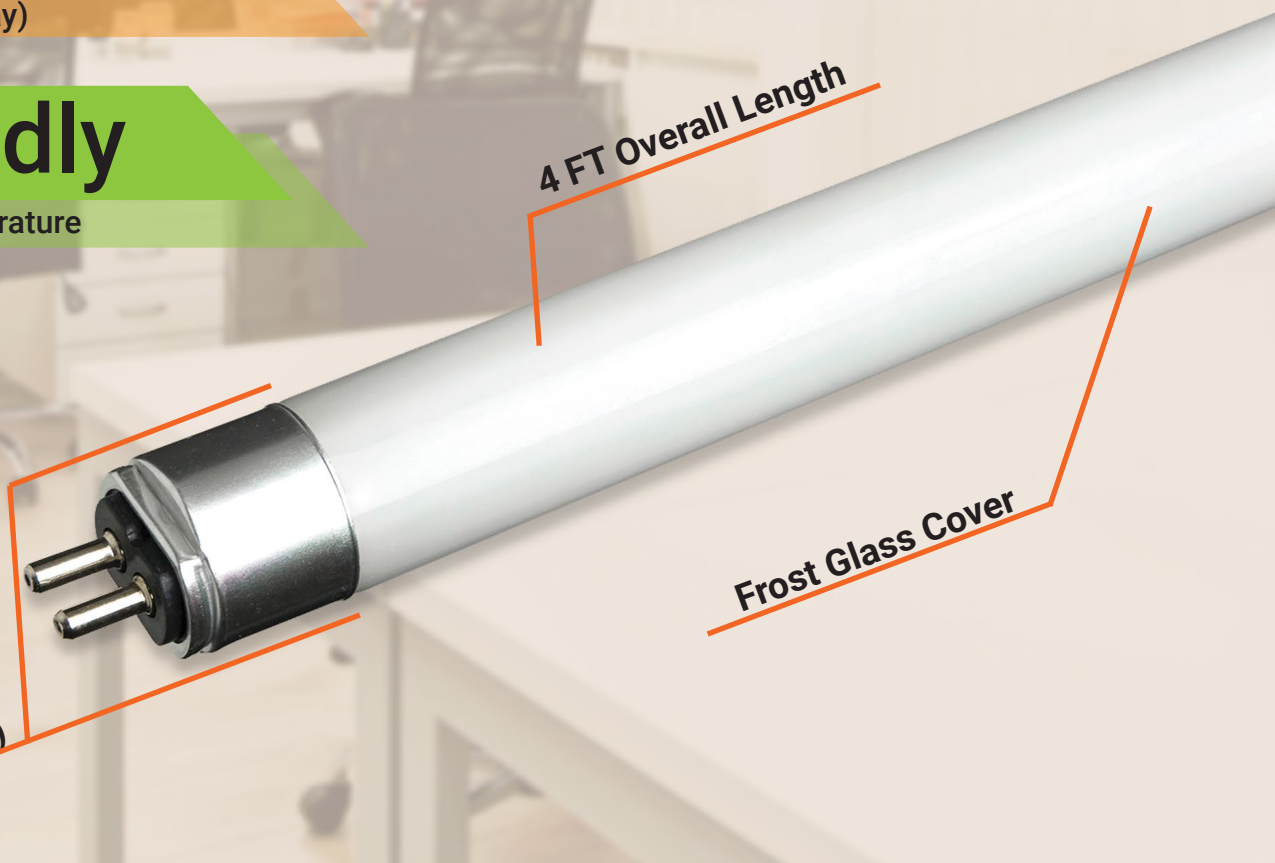

Bypass Dual End LED T5 Tube

Fluorescent Replacement For Your Garage, Office, or Warehouse

GO Green & Save Money on Your Electricity Bill

13 Watt / 1600 Lumens

123 Lumens Per Watt

50,000 Hours

45.7 Years (based on 3hr/day)

Eco-Friendly

No Mercury and Low Temperature

Available

88486-SU | 3500K Neutral White

88487-SU | 4000K Cool White

88488-SU | 5000K Super White

Simple Bypass Installation Guide

sunlite
WWW.SUNLITE.COM