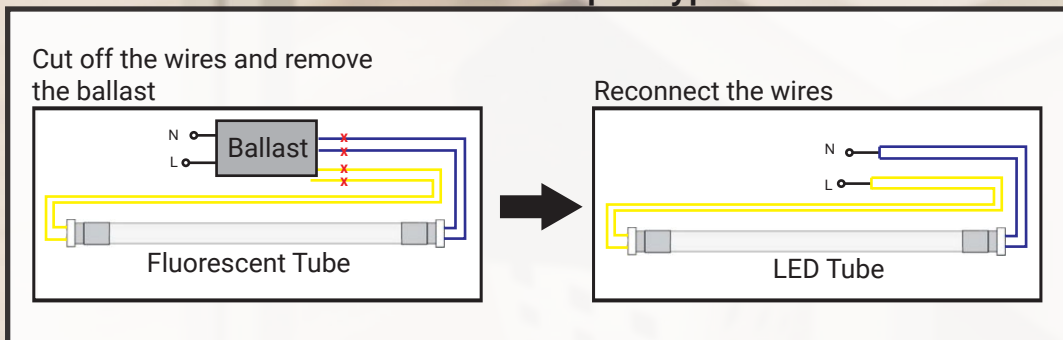

Bypass Dual End LED T5 Tube

Fluorescent Replacement For Your Garage, Office, or Warehouse

GO Green & Save Money on Your Electricity Bill

13 Watt / 1600 Lumens

123 Lumens Per Watt

50,000 Hours

45.7 Years (based on 3hr/day)

Eco-Friendly

No Mercury and Low Temperature

Available

88486-SU | 3500K Neutral White

88487-SU | 4000K Cool White

88488-SU | 5000K Super White

Simple Bypass Installation Guide

sunlite
WWW.SUNLITE.COM