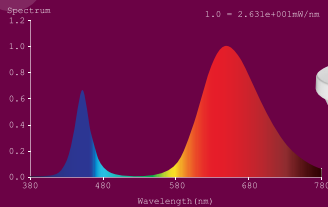

4' LED Shop Light

Spectral Distribution

PAR38

BR30

A19

T8

Type	Item#	Description	Watt	Hours	Base	PPF umol/s
Shop Light	88196-SU	LFX/PGL/SHOP/4FT/48W	48	35,000	Integrated LED	25.622
A19	88197-SU	A19/LED/PGL/9W	9	15,000	Med (E26)	11.318
BR30	88198-SU	BR30/LED/PGL/10W	10	25,000	Med (E26)	8.631
PAR38	88199-SU	PAR38/LED/PGL/16.5W	16.5	25,000	Med (E26)	13.622
T8	88194-SU	T8/LED/PGL/4'/MV/18W/BYPASS	18	25,000	Med Bi-Pin (G13)	26.75