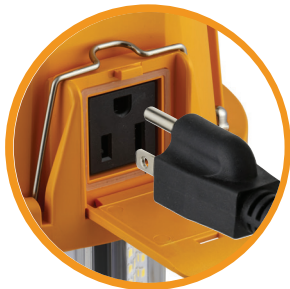

Portable Corncob Work Light

LED

ITEM# 85264-SU

10' POWER CORD | REMOTE INCLUDED

120
WATTS

15000
LUMENS

120W LED = 400W HID LIGHT EQUIVALENT

5000K
SUPER WHITE

50,000
LIFE HOURS

120
VOLTS

Surge Protection
The fixture can bear sudden high voltage

Measurement
6.9" W x 14.85" H

Linkable

Daisy chain multiple fixtures (max. total 1200W / 10A)

Spring Load Champ

Easy installation and quick disassembly

IR Remote

Allow you to quickly turn on and off the fixture

Durable Steel Cage

Stainless steel guard for impact protection

Also Available

ITEM# 85262-SU

60
WATTS

7500
LUMENS