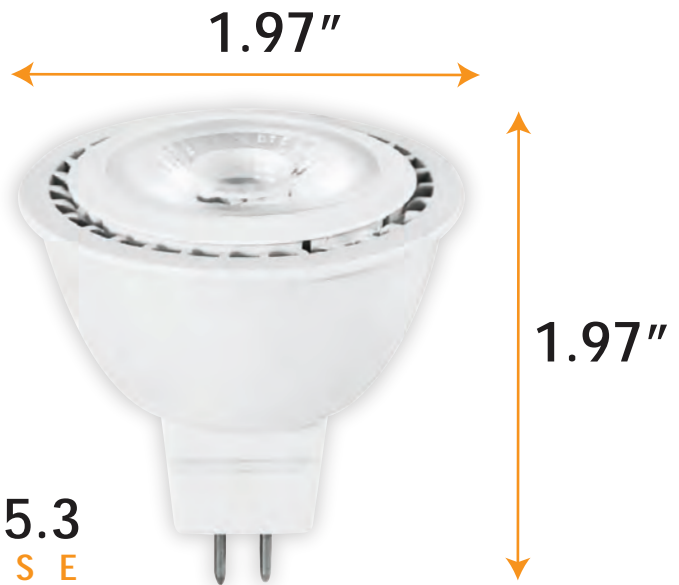

DIMMABLE

7Watt
50Watt Replacement
12 VOLTS

25,000 HOURS LONG LIFE ENERGY SAVING

Item Number 80503-SU
MR16/LED/COB/7W/FL35/DIM/CRI95/27K

Brightness 450 Lumens
Light Appearance Warm White
Color Temperature **2700K**
Beam Angle 35°
Case Quantity 6 Pack

Item Number 80504-SU
MR16/LED/COB/7W/FL35/DIM/CRI95/30K

Brightness 450 Lumens
Light Appearance Warm White
Color Temperature **3000K**
Beam Angle 35°
Case Quantity 6 Pack