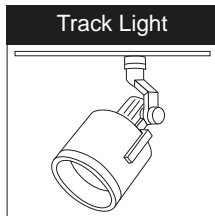

→ Suggested Usage