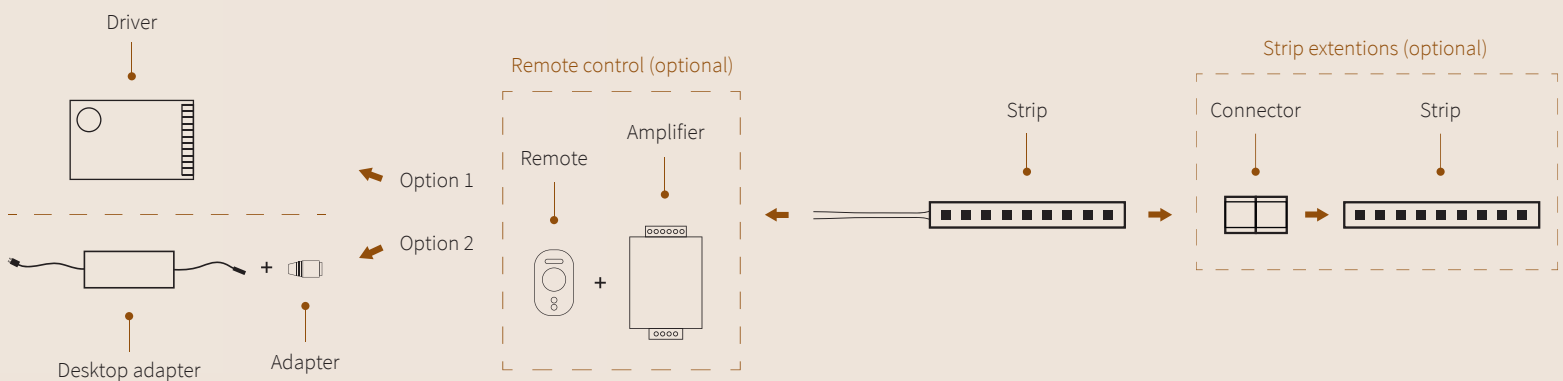

80993-SU BZL/S150W/24V
Meanwell Driver | 24 Volts | 150 Watts

80994-SU BZL/S350W/24V
Meanwell Driver | 24 Volts | 350 Watts

Instructions

Triple Row

Strips

2835 Series

80989-SU BZL/180W/24V/D/30K/TRIPLE
24 Volts | 16' | 30 mm | 25 LEDs per foot | 17500 Lumens | 3000-3500K | 180 Watts