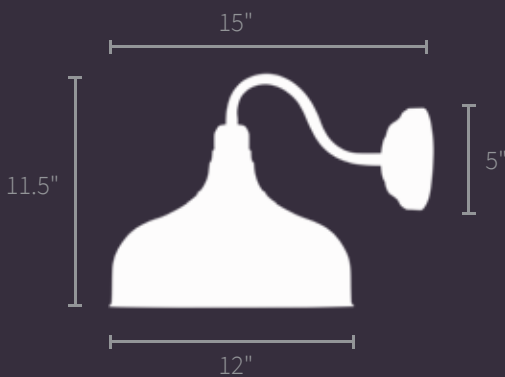

Goose Neck

series

- › 3 Color Options
- › UL Listed - Wet Location
- › Uses 1 Medium Base Bulb
(60W max) not included

Sunlite's decorative Goose Neck fixtures are designed for indoor and outdoor use. Their beautiful curves will bring a rustic or industrial edge to your area.