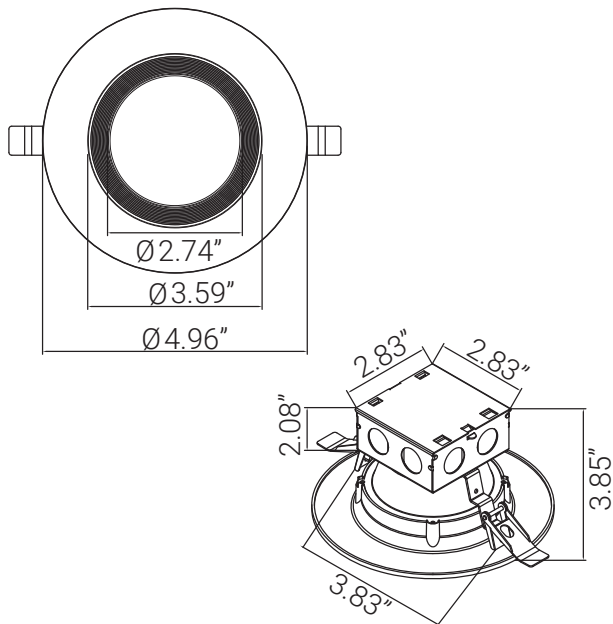

89931-SU

LFX/JDL/BF/4R/10W/E/D/40K

4" Baffle Jbox Downlight

Project: _____
Type: _____
Catalog #: _____
Date: _____
Comments: _____

Technical Specifications

Photometrics

Lumen	630
Emitted Color	Cool White
Color Temp	4000K
Color Rendering Index (CRI)	80
Beam Spread	90°
Lifespan	5

Electrical

Watt	10
Input Voltage	120
Power Factor	0.9
Dimmable	TRUE0-10V Low Voltage

Ratings / Certifications

Safety Certification	ETL Listed - Wet Location
Operating Temperature	-20° ~ +40°
Warranty	5 Years

Construction

Fixture Material	Aluminum & Plastic
Fixture Finish	White
Lens Material	Aluminum & Plastic
Lens Finish	White
Shape	Round