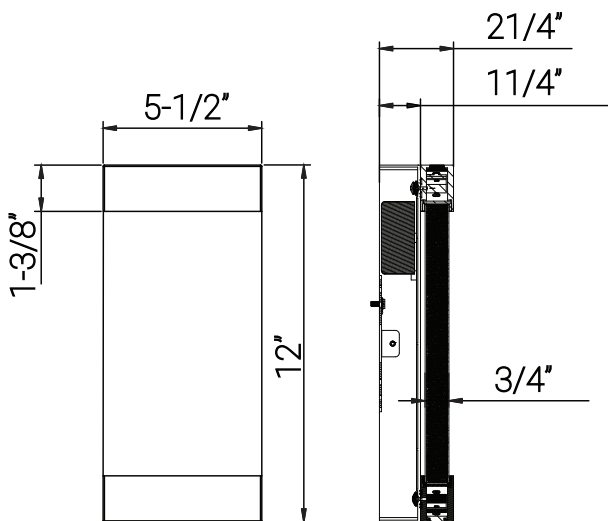

# 81040-SU

LFX/WS/SEEDY/UD/B/12"/22W/30K/BK

12-Inch LED Rectangular Outdoor Up & Down Wall Sconce, Clear Acrylic Panel, 22 Watts, 300 Lumens, 3000K Warm White, Dimmable, ETL Listed, Black, for Residential & Commercial Use