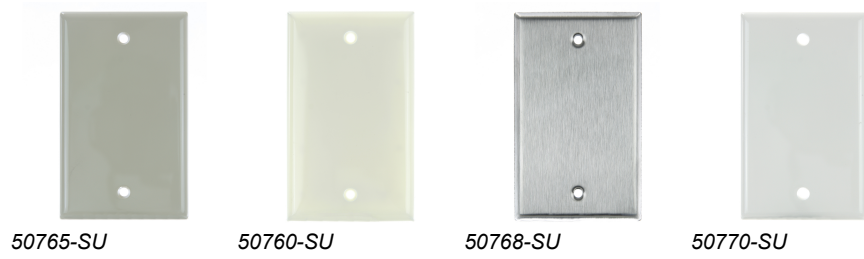

VARIATIONS:

<i>Item Number</i>	<i>Description</i>
50765-SU	E401I
50760-SU	E401A
50768-SU	E401S
50770-SU	E401W